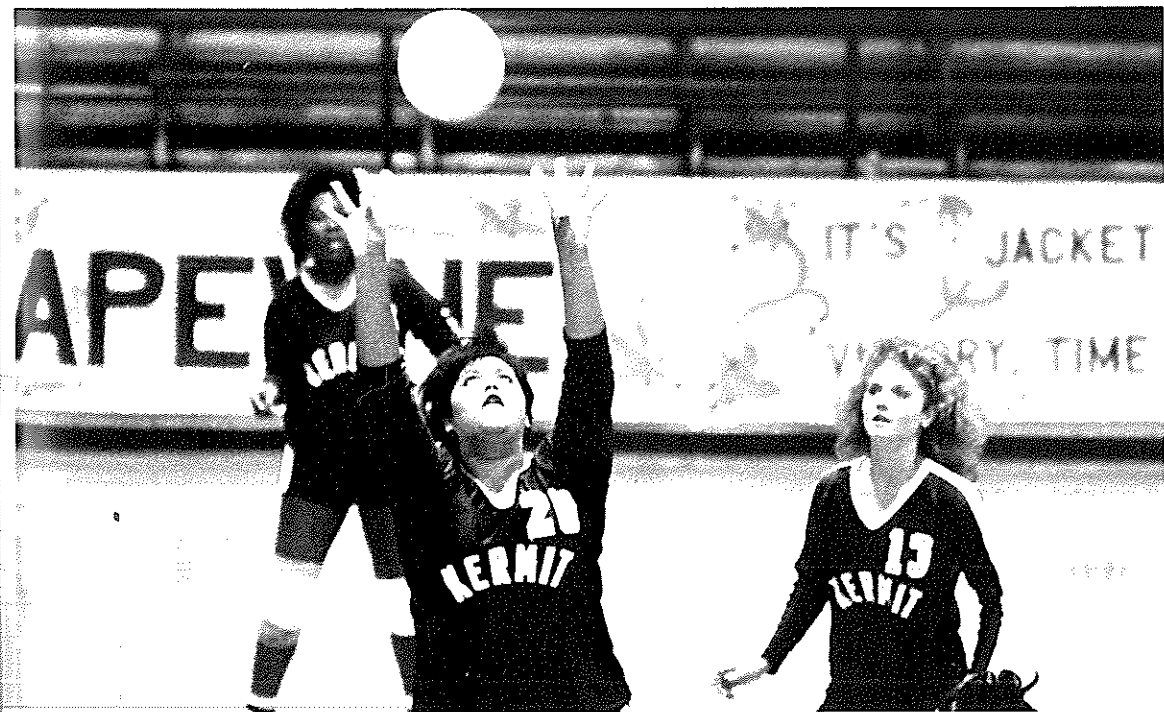

Volleyball Girls Compete

Members of the Yellow Jacket Varsity Volleyball squad were SITTING Michele Suarez, Michelle Gonzalez, Glenda Thompson, Regina Versoza, Rebecca Sigala, Rina Melendez, Jamarsha Ballard, Corina Villegas, Marla Dudley and Lisa Padron. KNEELING manager Ami Carrell, Coach Ricky Wade and asst. Coach Linda Wade

Ricky Wade, Coach.

Rina Melendez hits the ball with hopes that she will earn another point for Kermit.

Jamarsha Ballard anxiously watches Regina Versoza spike the ball over the net for another point.

Lisa Padron relays the ball as Regina Versoza is ready to lend a hand.

Rina Melendez sets the ball to Marla Dudley, for another Jacket spike.