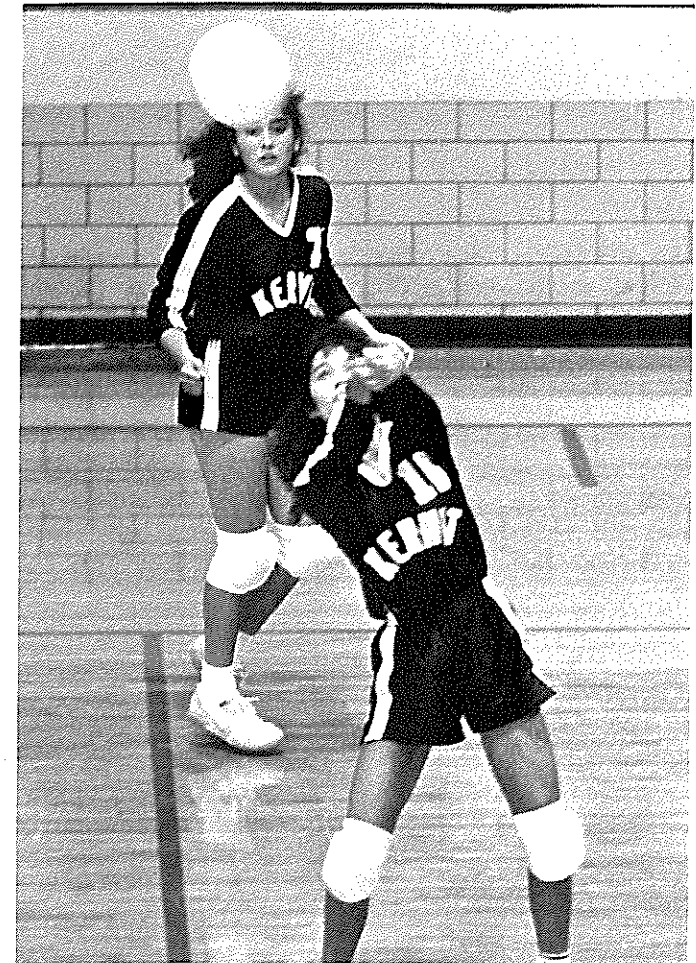

Volleyball Girls Compete

Members of the Yellow Jacket Varsity Volleyball squad were SITTING Michele Suarez, Michelle Gonzalez, Glenda Thompson, Regina Versoza, Rebecca Sigala, Rina Melendez, Jamarsha Ballard, Corina Villegas, Marla Dudley and Lisa Padron. KNEELING manager Ami Carrell, Coach Ricky Wade and asst. Coach Linda Wade

Ricky Wade, Coach.

Rina Melendez hits the ball with hopes that she will earn another point for Kermit.

Jamarsha Ballard anxiously watches Regina Versoza spike the ball over the net for another point.

Lisa Padron relays the ball as Regina Versoza is ready to lend a hand.

Rina Melendez sets the ball to Marla Dudley, for another Jacket spike.